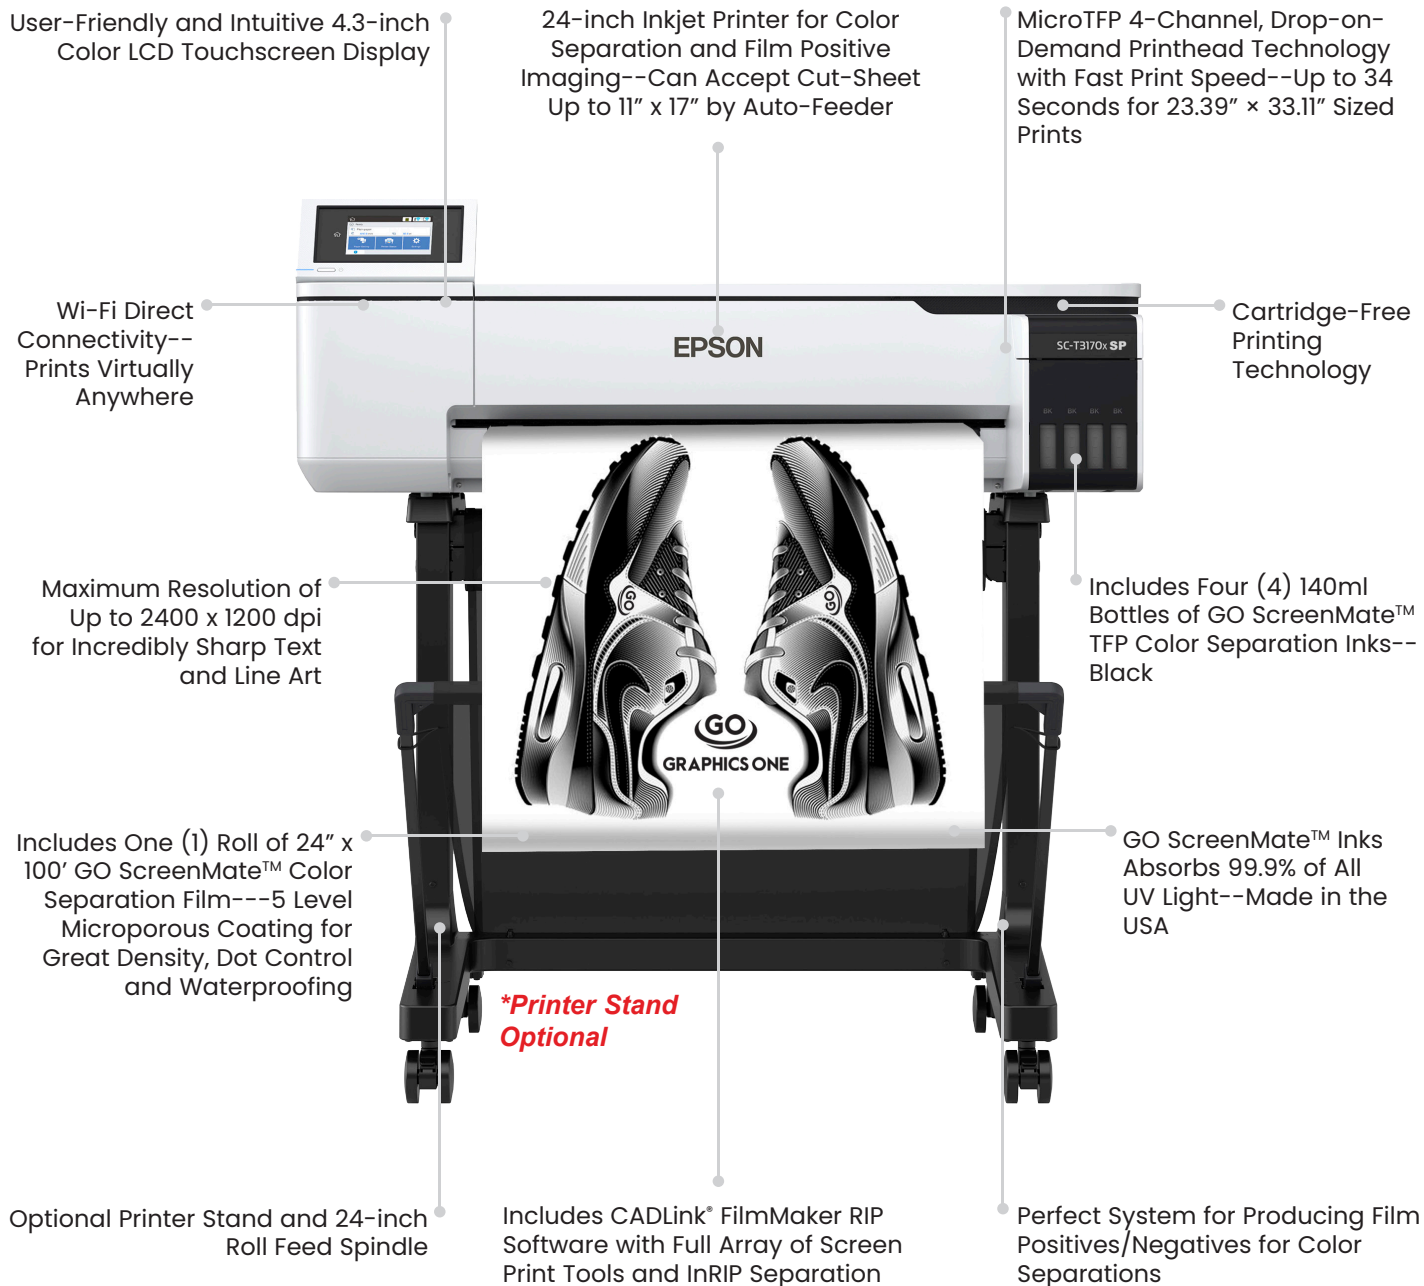

QUICK FEATURES

GO T3170x SP Screen Print System 24-inch Screen Print Turnkey Film Positive System

+1-818-260-9591 | sales@graphicsone.com | www.graphicsone.com

The technical specifications and performance capabilities listed herein are subject to change at any time and may not reflect actual production capabilities. Graphics One is not responsible for any incorrect information contained herein and urges any buyer or potential buyer to test the product prior to making a purchase. Graphics One, 824 W. Ahwanee Avenue. Sunnyvale, CA 94085, USA.